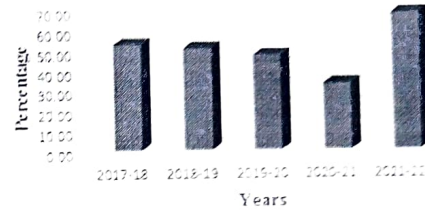

Percentage of placement