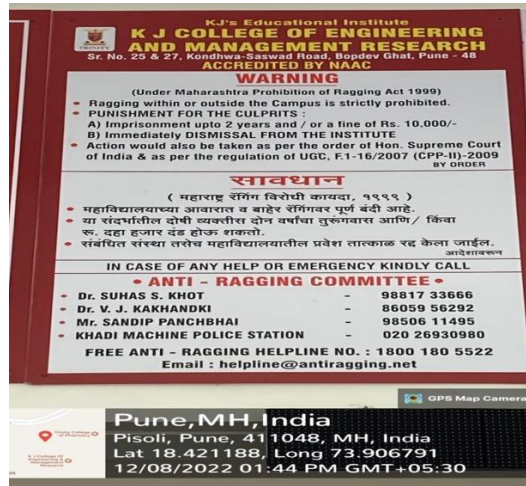

### 7.1.1 Geo-tagged photographs of measures initiatives by the Institution for the promotion of gender equity

Security at entry into campus

Security at exit from campus

24 X 7 Camera surveillance at prominent places

**CCTV in Lab**

**CCTV in passages/corridor**

**CCTV at the entrance gate of KJCOEMR**

**Special Two Wheeler Stickers for the staff of the Institute**

**Special Four Wheeler Stickers for the staff of the Institute**

**Restricted entry in the campus**

**Visitor's pass for outsiders**

**Security at Girl's Hostel**

**Sanitary Napkin Machine**

**Girls Common Room**

**Boys Common Room**

**Complaint / Suggestion Box**

**Emergency Contact Numbers**

**Awareness Slogan plates for Gender Equity**