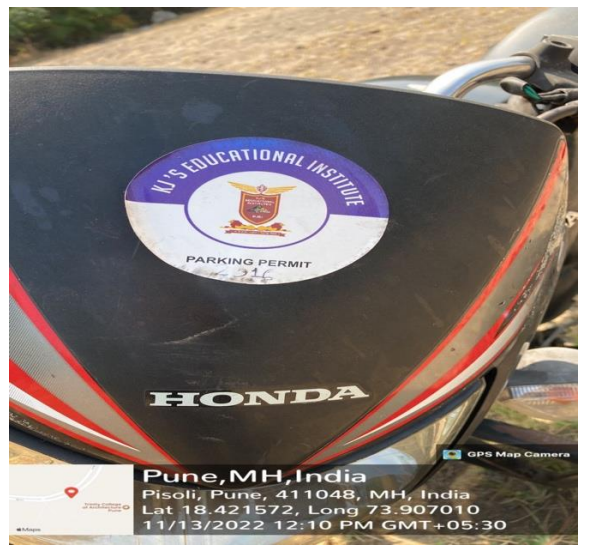

### 7.1.1 Geo-tagged photographs of measures initiatives by the Institution for the promotion of gender equity

Security at entry into campus

Security at exit from campus

24 X 7 Camera surveillance at prominent places

**CCTV in Lab**

**CCTV in passages/corridor**

**CCTV at the entrance gate of KJCOEMR**

**Special Two Wheeler Stickers for the staff of the Institute**

**Special Four Wheeler Stickers for the staff of the Institute**