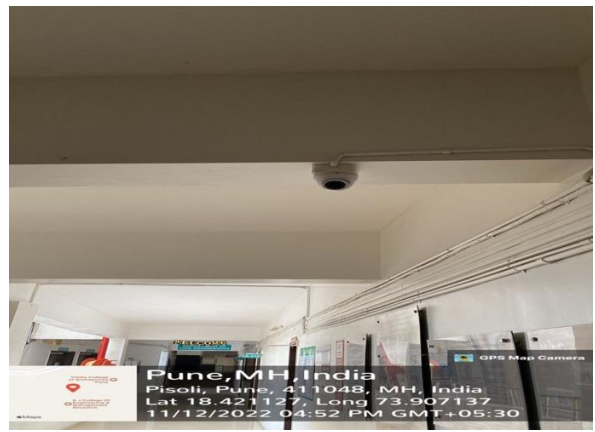

### 7.1.1 Geo-tagged photographs of measures initiatives by the Institution for the promotion of gender equity

Security at entry into campus

Security at exit from campus

24 X 7 Camera surveillance at prominent places

**CCTV in Lab**

**CCTV in passages/corridor**

**CCTV at the entrance gate of KJCOEMR**

**Special Two Wheeler Stickers for the staff of the Institute**

**Special Four Wheeler Stickers for the staff of the Institute**